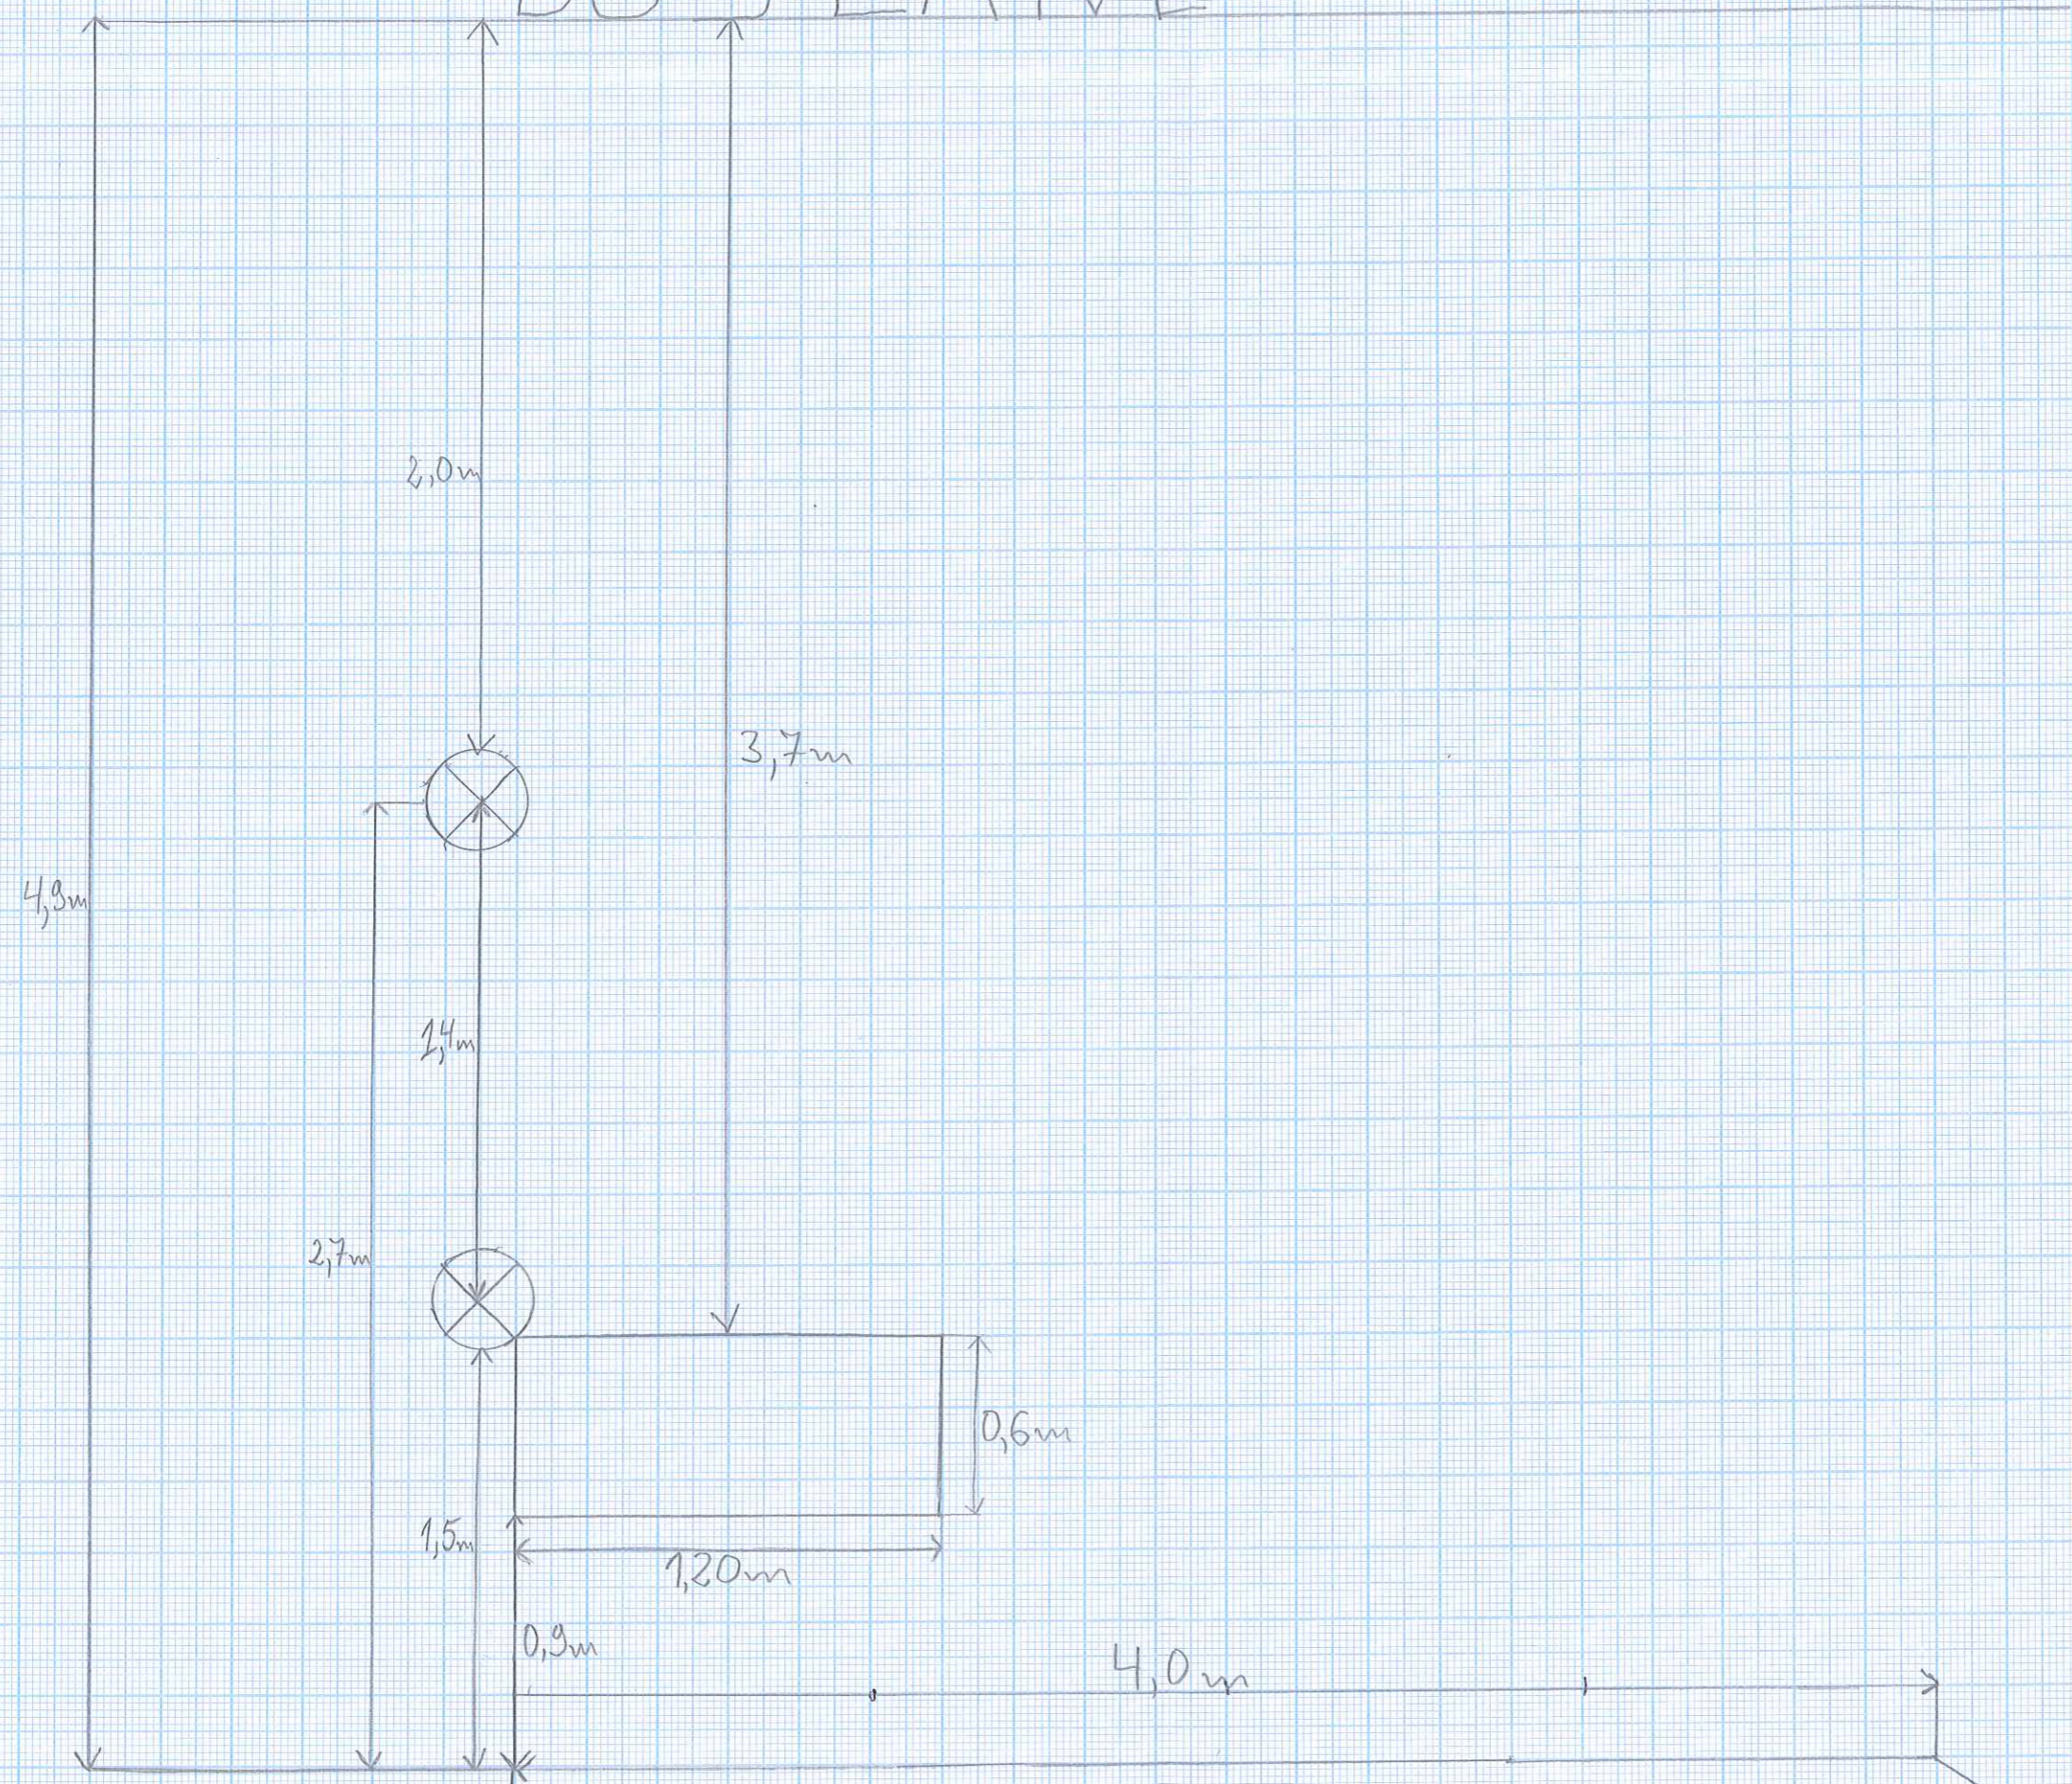

5cm = 1m

BUS LANE

3 cm = 1 m

BUS LANE

KEY CUTTING